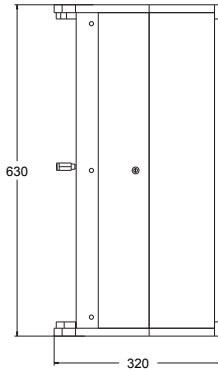

G712-Pro Data Sheet

Product type:	3-way full range system, multidesign enclosure
Dimensions (WxHxD):	348 x 630 x 320 mm / 13.7 x 24.8 x 12.6"
Dimensions including hardware (WxHxD):	N/A
Net weight:	21.5 kg / 47.4 lbs
Frequency response:	60 Hz – 23 kHz (-6 dB)
Power handling AES / peak (passive):	1000 W / 4000 W
- Low AES / peak:	N/A
- Mid / High AES / peak:	150 W / 1300 W
Max. peak SPL (with LINUS10):*	143 dB
Dispersion horizontal:	90°
Dispersion vertical:	60°
Components Low frequency:	12" neodymium woofer, 4" (101.6 mm) voice coil, 1000 W (AES)
Components Mid/High frequency:	1.4" neodymium coaxial driver, 3.5" (90 mm) + 1.75" (44.4 mm) voice coil, 150 W + 80 W (AES)
Crossover point:	750 Hz, 6.3 kHz passive
Input connectors:	2 x Neutrik™ NL4MP
Nominal impedance LF / MF+HF:	8 Ω (+1/-1)
Enclosure material:	Birch plywood
Suspension:	M6 and M8 threaded points for use with optional U-bracket

*Measured with pink noise 6 dB crest factor. Half-space loading.

Other G-Series Related Products

G15-SUB

Compact, High-Output Subwoofer

G18-SUB

Extended Low Frequency Subwoofer

LINUS10-C

4-Channel Loudspeaker Management Amplifier

CODA AUDIO GmbH

Boulevard der EU 6, 30539 Hannover, Expo Park, Germany

E-Mail: contact@codaaudio.com Website: www.codaaudio.com

CODA
CODA AUDIO