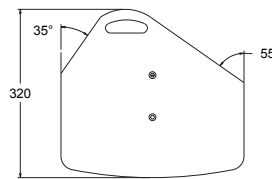

G712-Pro Data Sheet

Product type:	3-way full range system, multidesign enclosure
Dimensions (WxHxD):	348 x 630 x 320 mm / 13.7 x 24.8 x 12.6"
Dimensions including hardware (WxHxD):	N/A
Net weight:	21.5 kg / 47.4 lbs
Frequency response:	60 Hz – 23 kHz (-6 dB)
Power handling AES / peak (passive):	1000 W / 4000 W
- Low AES / peak:	N/A
- Mid / High AES / peak:	150 W / 1300 W
Max. peak SPL (with LINUS10):*	143 dB
Dispersion horizontal:	90°
Dispersion vertical:	60°
Components Low frequency:	12" neodymium woofer, 4" (101.6 mm) voice coil, 1000 W (AES)
Components Mid/High frequency:	1.4" neodymium coaxial driver, 3.5" (90 mm) + 1.75" (44.4 mm) voice coil, 150 W + 80 W (AES)
Crossover point:	750 Hz, 6.3 kHz passive
Input connectors:	2 x Neutrik™ NL4MP
Nominal impedance LF / MF+HF:	8 Ω (+1/-1)
Enclosure material:	Birch plywood
Suspension:	M6 and M8 threaded points for use with optional U-bracket

*Measured with pink noise 6 dB crest factor. Half-space loading.

Other G-Series Related Products

G15-SUB

Compact, High-Output Subwoofer

G18-SUB

Extended Low Frequency Subwoofer

LINUS10-C

4-Channel Loudspeaker Management Amplifier

CODA AUDIO GmbH

Boulevard der EU 6, 30539 Hannover, Expo Park, Germany

E-Mail: contact@codaaudio.com Website: www.codaaudio.com

CODA
CODA AUDIO