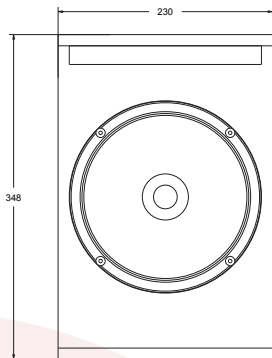

D8 Data Sheet

Product type:	2-way coaxial ultra compact
Dimensions (WxHxD):	230 x 348 x 263 mm / 9.05 x 13.7 x 10.35"
Dimensions including hardware (WxHxD):	N/A
Net weight:	7 kg / 15.43 lbs
Frequency response:	65 Hz – 21 kHz (-6 dB)
Power handling AES / peak (passive):	250 W / 1000 W
- Low AES / peak:	N/A
- Mid / High AES / peak:	N/A
Max. peak SPL (with LINUS10):*	124 dB
Dispersion horizontal:	90°
Dispersion vertical:	N/A
Components Low frequency:	8" neodymium woofer, 2" (52 mm) voice coil, 250 W (AES)
Components Mid/High frequency:	1" neodymium driver, 1.75" (44.4 mm) voice coil, 80 W (AES)
Crossover point:	1500 Hz passive
Input connectors:	2x Neutrik™ NL4MP
Nominal impedance LF / MF+HF:	16 Ω
Enclosure material:	12/15 mm birch multiplex
Suspension :	M6 threaded points

*Measured with pink noise 6 dB crest factor. Half-space loading.

Other D-Series Related Products

U12/12i

Ultra Compact Subwoofer

U15

Compact Subwoofer

LINUS5-C / LINUS10-C

4-Channel Loudspeaker
Management Amplifiers

CODA AUDIO GmbH

Boulevard der EU 6, 30539 Hannover, Expo Park, Germany

E-Mail: contact@codaaudio.com Website: www.codaaudio.com

CODA
CODA AUDIO